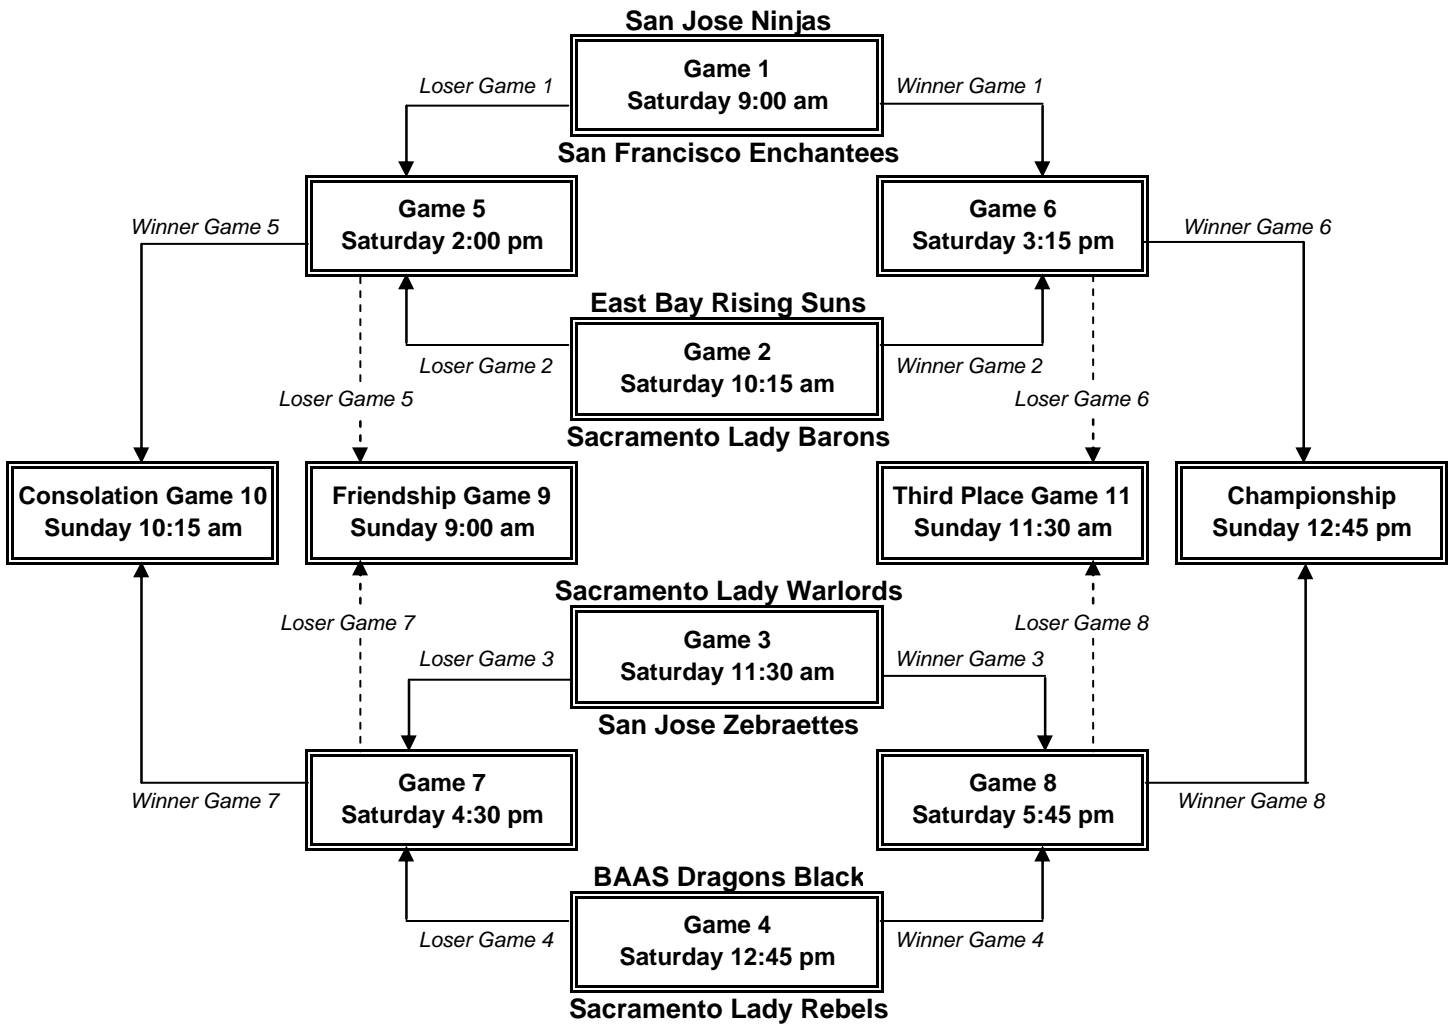

12 Grade Girls Division

Hug High School

2880 Sutro Street, Reno NV, 89512

Game No.	Time	Match Ups Saturday, October 3, 2009		Location
1	9:00 am	San Jose Ninjas	vs. San Francisco Enchantees	Auxiliary Gym
2	10:15 am	East Bay Rising Suns	vs. Sacramento Lady Barons	Auxiliary Gym
3	11:30 am	Sacramento Lady Warlords	vs. San Jose Zebraettes	Auxiliary Gym
4	12:45 pm	BAAS Dragons Black	vs. Sacramento Lady Rebels	Auxiliary Gym
5	2:00 pm	Loser Game 1	vs. Loser Game 2	Auxiliary Gym
6	3:15 pm	Winner Game 1	vs. Winner Game 2	Auxiliary Gym
7	4:30 pm	Loser Game 3	vs. Loser Game 4	Auxiliary Gym
8	5:45 pm	Winner Game 3	vs. Winner Game 4	Auxiliary Gym
Game No.	Time	Sunday, October 4, 2009		Location
9	9:00 am	Loser Game 5	vs. Loser Game 7	Auxiliary Gym
10	10:15 am	Winner Game 5	vs. Winner Game 7	Auxiliary Gym
11	11:30 am	Loser Game 6	vs. Loser Game 8	Auxiliary Gym
12	12:45pm	Winner Game 6	vs. Winner Game 8	Auxiliary Gym

Team listed at the top of bracket is home team, Barons team will always be home team.